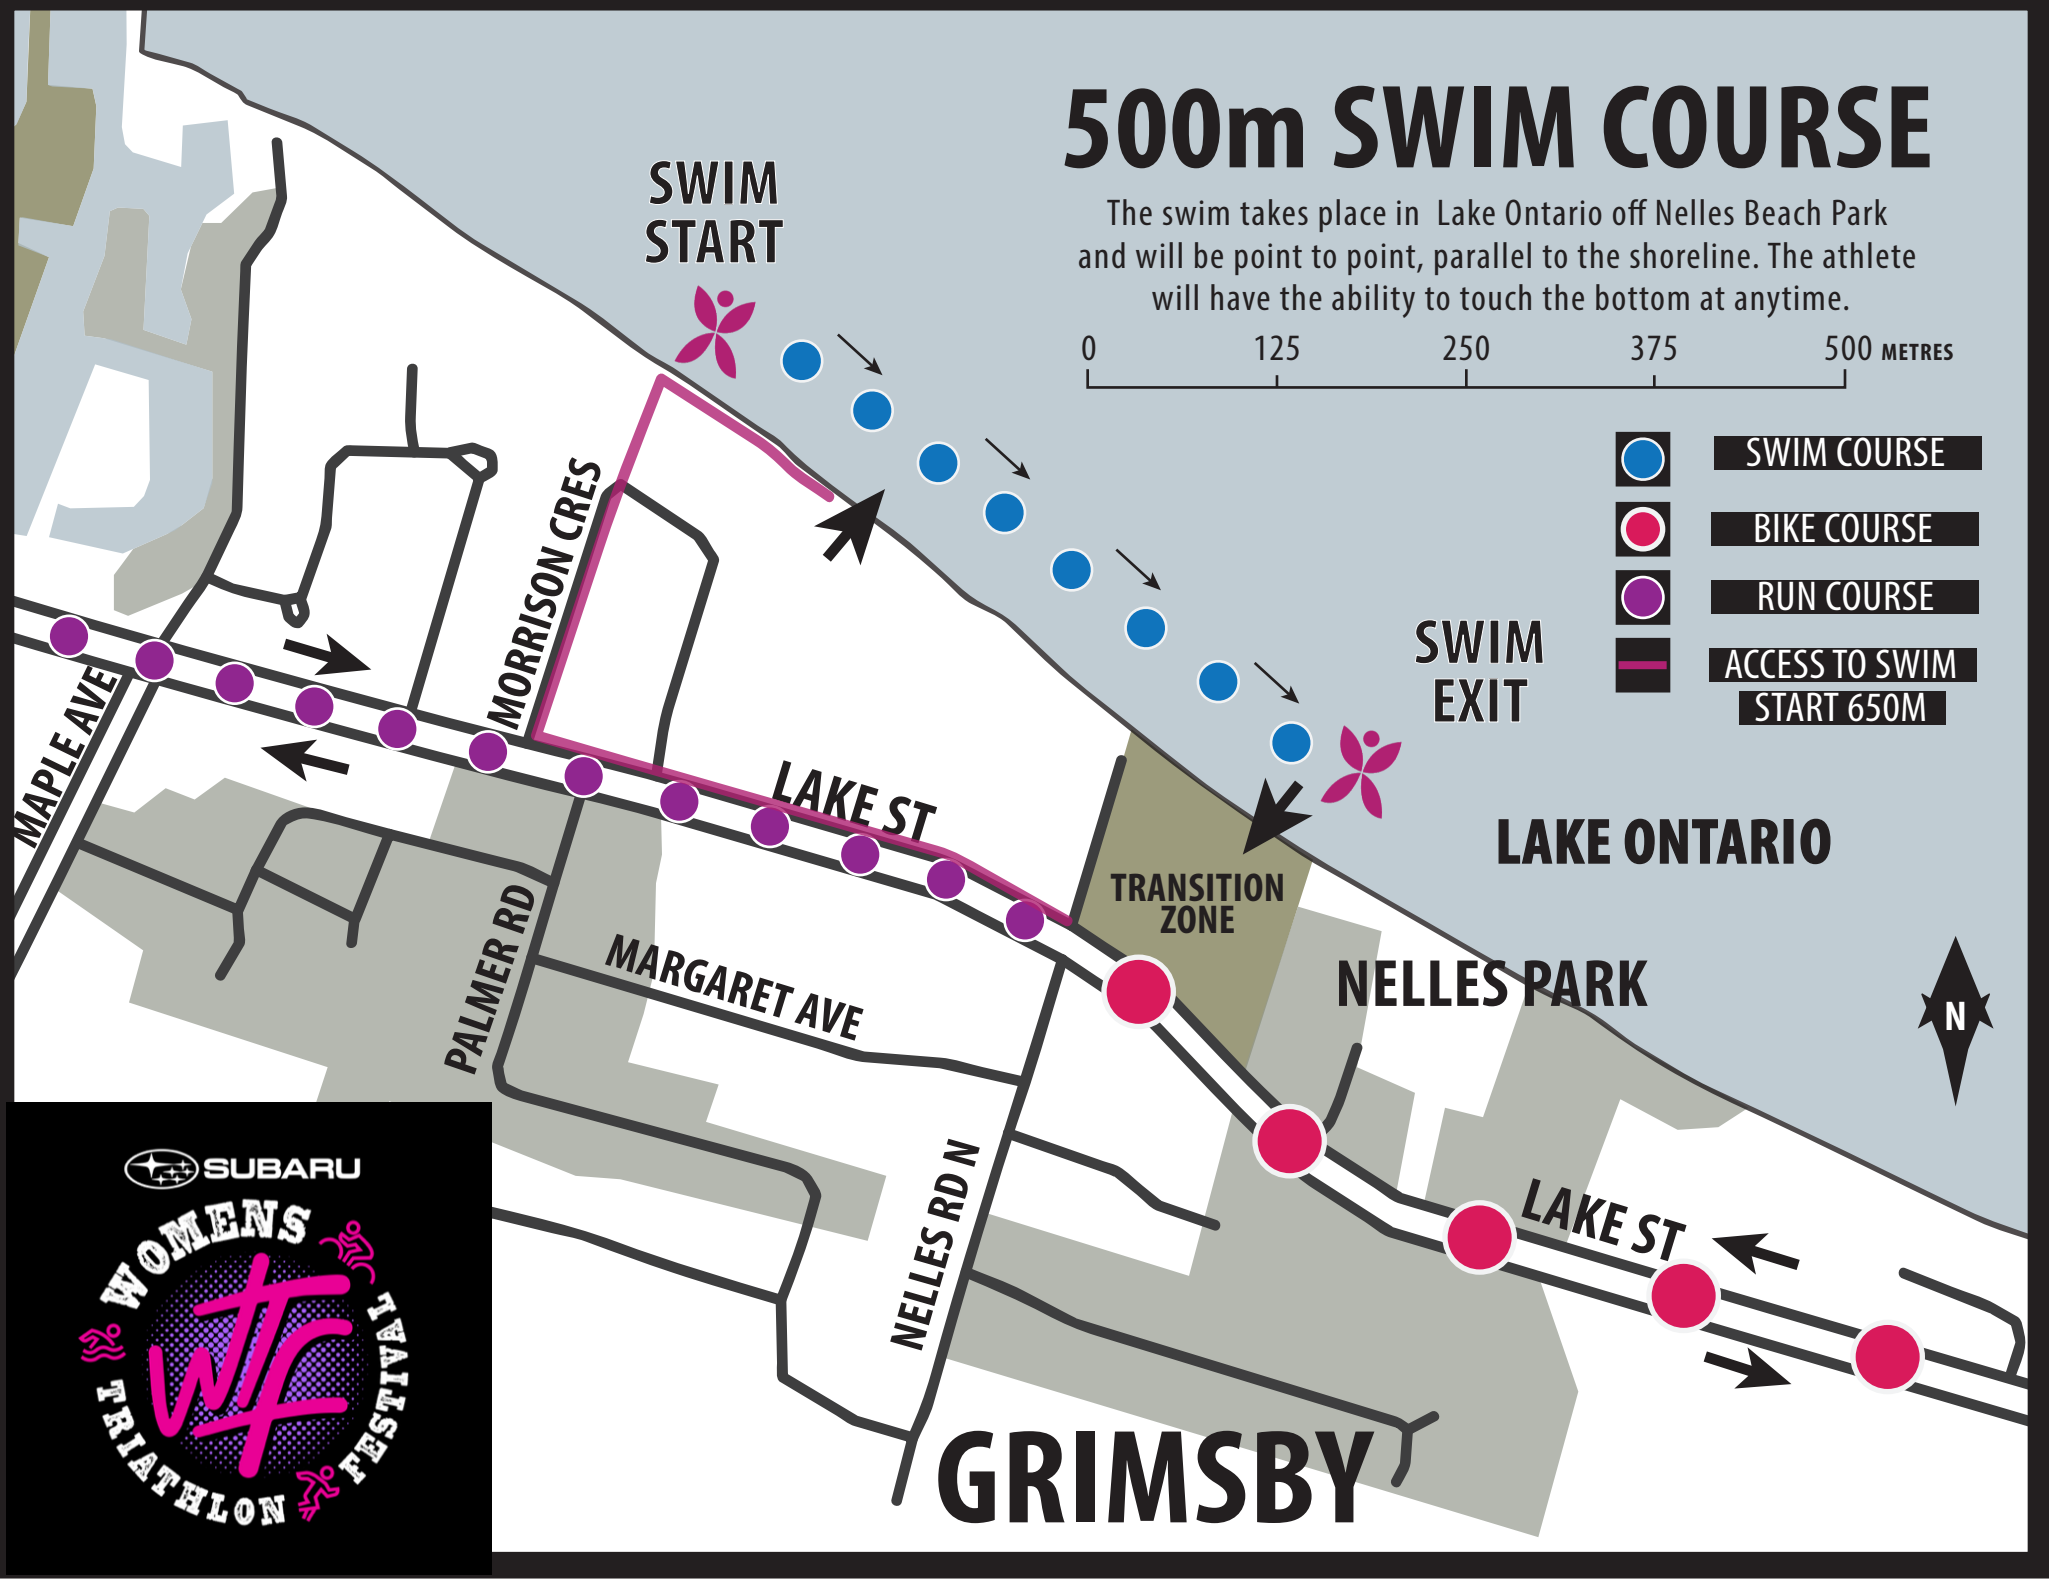

# 500m SWIM COURSE

The swim takes place in Lake Ontario off Nelles Beach Park and will be point to point, parallel to the shoreline. The athlete will have the ability to touch the bottom at anytime.

-  SWIM COURSE
-  BIKE COURSE
-  RUN COURSE
-  ACCESS TO SWIM START 650M

SUBARU